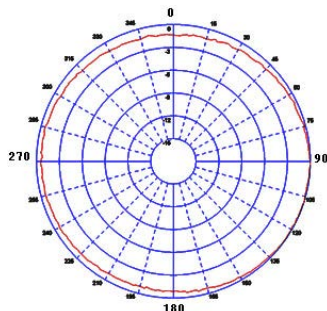

Product Data

Part No.					
	MF XU-SMAMO-S1	MF XU-SMAMO-S2	MF XU-SMAMO-TET	MF XU-SMAMO-U	MF XU-SMAMO-W
Electrical Data					
Frequency Range (MHz)	380-400	410-430	380-430	430-470	470-520
Operational Band	R				
VSWR (Typical)	< 2.3 : 1				
Gain: Isotropic (Typical)	1dBi				
Compared to ¼ wave (Typical)	-1dB				
Impedance	50Ω				
Max Input Power (W)	25				
Mechanical Data					
Dimensions (mm)	Length	93 (3.66")			
	Diameter	12.4 (0.48")			
Operating Temp (°C)	-40° / +80°C (-40° / 180°f)				
Material	TPU or TPE				
Colour Coding	Black				
Connector					
Type	SMA (male)				

VSWR

Typical H plane (348MHz)

Typical VSWR