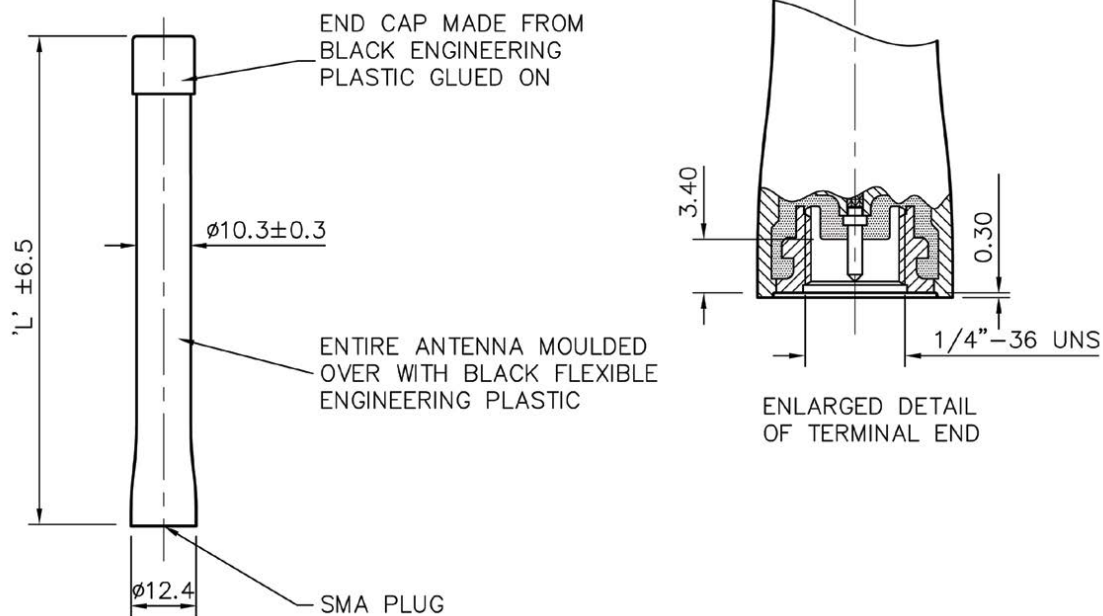

Technical Drawing

PANORAMA ANTENNAS
Panorama Antennas Ltd
Frogmore, London, SW18 1HF, United Kingdom

T: +44 (0)20 8877 4444
F: +44 (0)20 8877 4477
E: sales@panorama-antennas.com
www.panorama-antennas.com

Waiver: The data given above is indicative of the performance of the product/s under particular conditions and does not imply a guarantee of performance. These specifications are subject to change without notice.

Copyright © Panorama Antennas Ltd. All rights reserved.