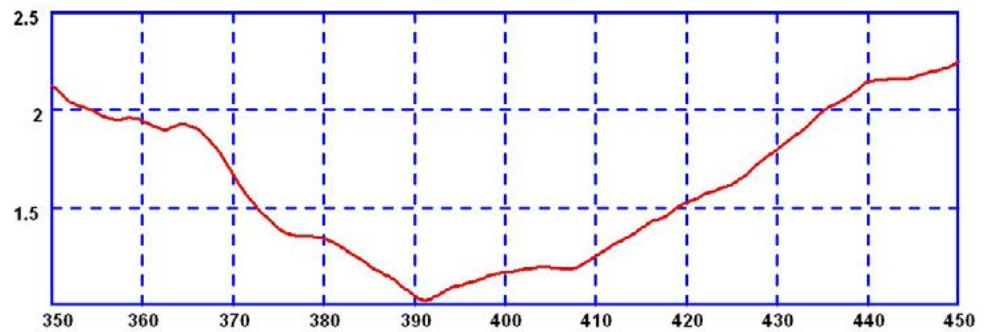

Typical applications for this antenna are: for use on mobile pump up mast, fixed radio terminal (FRT) and mobile/fixer repeater installations.

Technical Drawing

TETRA UHF

UHF Elevated Antenna

Typical H-Plane (390MHz)

Typical VSWR*

* VSWR measured with 5m (17') of CS23 cable.

Part No.	BSU-S1	BSU-S2	BSU-TET	BSU-S4	
Electrical Data					
Frequency Range (MHz)	380-400	410-430	380-430	450-470	
Operational Band	S1	S2	TET	S4	
Peak Gain: Isotropic	2dBi	2dBi	2dBi	2dBi	
Compared to 1/4 wave	0dB	0dB	0dB	0dB	
Typical VSWR	<1.5:1	≤ 1.5:1	≤ 1.5:1	≤ 1.5:1	
Polarisation	Vertical	Vertical	Vertical	Vertical	
Pattern	Omnidirectional	Omnidirectional	Omnidirectional	Omnidirectional	
Impedance	50Ω	50Ω	50Ω	50Ω	
Max Input Power (W)	100	100	100	100	
Mechanical Data					
Dimensions (mm)	Total Length	358 (1.2')	344 (1.1')	351 (1.1')	327 (1')
	'L1' length	198 (7.8")	184 (7.2")	191 (7.5")	167 (6.6")
	'L2' length	68 (2.7")	64 (2.5")	65 (2.6")	58 (2.2")
Operating Temp (°C)	-30° / +80°C (-22° / +176°F)	-30° / +80°C (-22° / +176°F)	-30° / +80°C (-22° / +176°F)	-30° / +80°C (-22° / +176°F)	
Colour	Black	Black	Black	Black	
Materials	TPE, Nylon,Black Chrome Plated Brass.	TPE, Nylon,Black Chrome Plated Brass.	TPE, Nylon,Black Chrome Plated Brass.	TPE, Nylon,Black Chrome Plated Brass.	
Termination Data					
Termination	N socket	N socket	N socket	N socket	