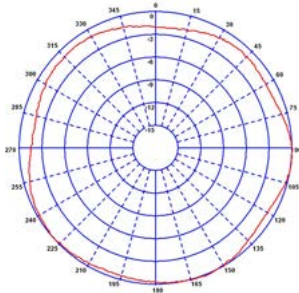

Typical applications for this antenna are: for use on mobile pump up mast, fixed radio terminal (FRT) and mobile/fixer repeater installations.

Technical Drawing

TETRA UHF

UHF Elevated Antenna

Typical H-Plane (390MHz)

Typical VSWR*

* VSWR measured with 5m (17') of CS23 cable.

Part No.	BSU-S1	BSU-S2	BSU-TET	BSU-S4	
Electrical Data					
Frequency Range (MHz)	380-400	410-430	380-430	450-470	
Operational Band	S1	S2	TET	S4	
Peak Gain: Isotropic	2dBi	2dBi	2dBi	2dBi	
Compared to 1/4 wave	0dB	0dB	0dB	0dB	
Typical VSWR	<1.5:1	≤ 1.5:1	≤ 1.5:1	≤ 1.5:1	
Polarisation	Vertical	Vertical	Vertical	Vertical	
Pattern	Omnidirectional	Omnidirectional	Omnidirectional	Omnidirectional	
Impedance	50Ω	50Ω	50Ω	50Ω	
Max Input Power (W)	100	100	100	100	
Mechanical Data					
Dimensions (mm)	Total Length	358 (1.2')	344 (1.1')	351 (1.1')	327 (1')
	'L1' length	198 (7.8")	184 (7.2")	191 (7.5")	167 (6.6")
	'L2' length	68 (2.7")	64 (2.5")	65 (2.6")	58 (2.2")
Operating Temp (°C)	-30° / +80°C (-22° / +176°F)	-30° / +80°C (-22° / +176°F)	-30° / +80°C (-22° / +176°F)	-30° / +80°C (-22° / +176°F)	
Colour	Black	Black	Black	Black	
Materials	TPE, Nylon,Black Chrome Plated Brass.	TPE, Nylon,Black Chrome Plated Brass.	TPE, Nylon,Black Chrome Plated Brass.	TPE, Nylon,Black Chrome Plated Brass.	
Termination Data					
Termination	N socket	N socket	N socket	N socket	