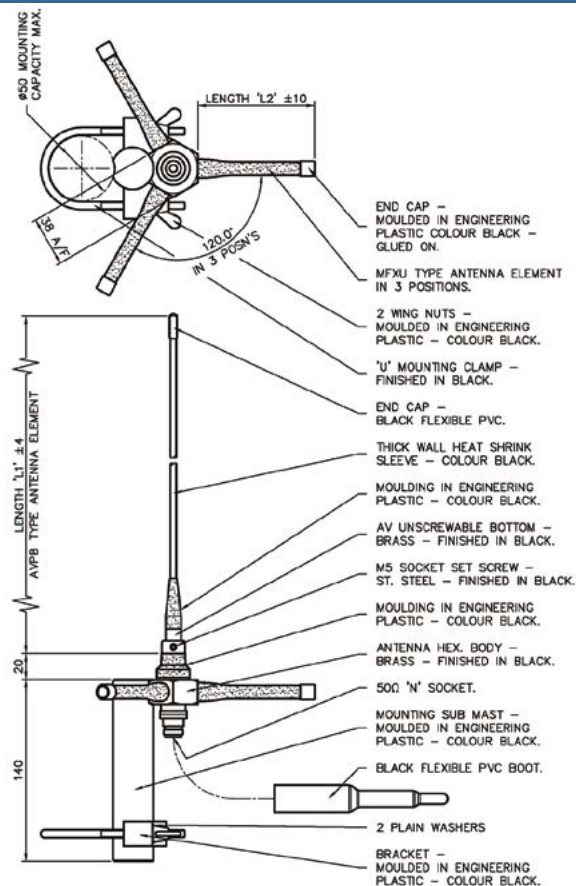

Technical Drawing