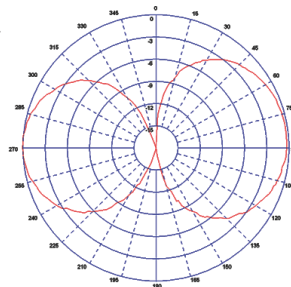

Technical Drawing

TETRA UHF

TETRA Portable 1/4 Wave Antenna

Typical VSWR*

*Handheld tuning mode mounted on radio

Typical H-Plane (405MHz)

Typical E-Plane (405MHz)

Part No.		
SFQ-MT8-TET		
Electrical Data		
Frequency Range (MHz)	380-430	
Operational Band	TET	
VSWR (Typical)	< 2: 1	
Gain: Isotropic (peak)	2dBi	
Impedance	50Ω	
Max Input Power (W)	25	
Mechanical Data		
Dimensions (mm)	Length	180 (7.1")
	Diameter	11 (0.43")
Operating Temp (°C)	-30° / +80°C (-22° / +176°F)	
Material	Polyamide moulding, PVC jacketed steel wire	
Colour Coding	Black	
Connector		
Type	MTP850	