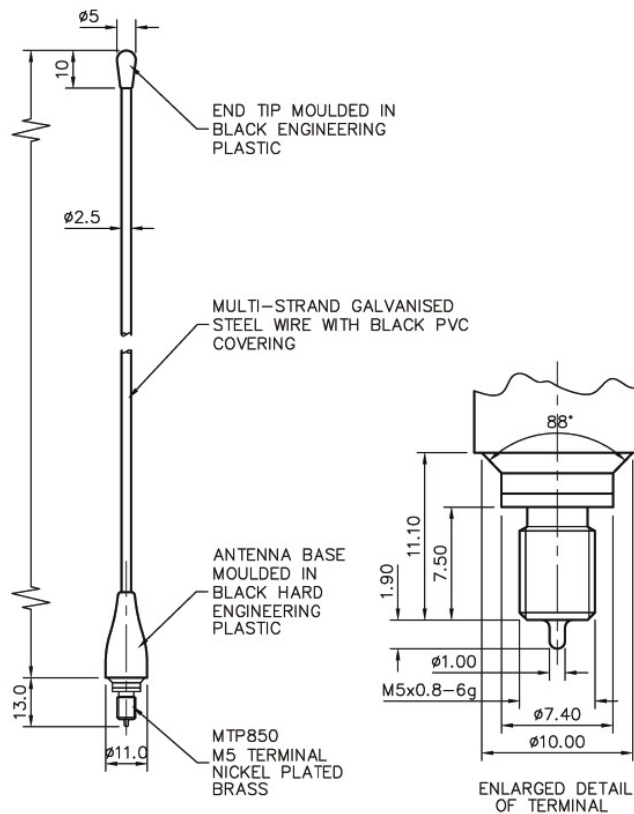

TETRA UHF

TETRA Portable 1/4 Wave Antenna

07/04/2016 v2

SFQ-MT8-TET

Super Flexible 1/4 wave
Terminal for MTP850
Pre-tuned to frequency

The SFQ antenna range is a selection of super flexible 1/4 wave antennas for portable radios. The flexible design is both robust and adaptable and ideal for when the performance of a 1/4 wave is required complete with flexibility and durability.

Technical Drawing

TETRA UHF

TETRA Portable 1/4 Wave Antenna

Typical VSWR*

*Handheld tuning mode mounted on radio

Typical H-Plane (405MHz)

Typical E-Plane (405MHz)

Part No.		
SFQ-MT8-TET		
Electrical Data		
Frequency Range (MHz)	380-430	
Operational Band	TET	
VSWR (Typical)	< 2: 1	
Gain: Isotropic (peak)	2dBi	
Impedance	50Ω	
Max Input Power (W)	25	
Mechanical Data		
Dimensions (mm)	Length	180 (7.1")
	Diameter	11 (0.43")
Operating Temp (°C)	-30° / +80°C (-22° / +176°F)	
Material	Polyamide moulding, PVC jacketed steel wire	
Colour Coding	Black	
Connector		
Type	MTP850	