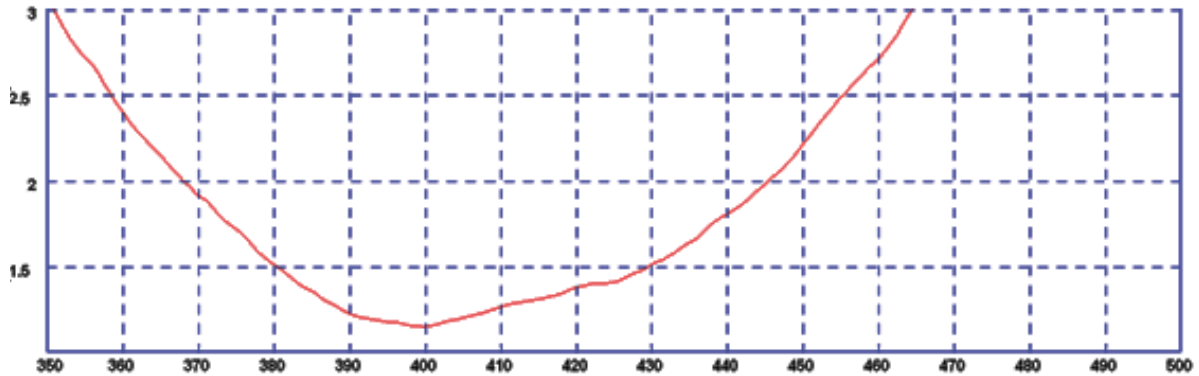

TETRA UHF

TETRA Portable 1/4 Wave Antenna

07/04/2016 v2

SFQ-MT8-TET

Super Flexible 1/4 wave
Terminal for MTP850
Pre-tuned to frequency

The SFQ antenna range is a selection of super flexible 1/4 wave antennas for portable radios. The flexible design is both robust and adaptable and ideal for when the performance of a 1/4 wave is required complete with flexibility and durability.

Technical Drawing

TETRA UHF

TETRA Portable 1/4 Wave Antenna

Typical VSWR*

*Handheld tuning mode mounted on radio

Typical H-Plane (405MHz)

Typical E-Plane (405MHz)

Part No.		
SFQ-MT8-TET		
Electrical Data		
Frequency Range (MHz)	380-430	
Operational Band	TET	
VSWR (Typical)	< 2: 1	
Gain: Isotropic (peak)	2dBi	
Impedance	50Ω	
Max Input Power (W)	25	
Mechanical Data		
Dimensions (mm)	Length	180 (7.1")
	Diameter	11 (0.43")
Operating Temp (°C)	-30° / +80°C (-22° / +176°F)	
Material	Polyamide moulding, PVC jacketed steel wire	
Colour Coding	Black	
Connector		
Type	MTP850	