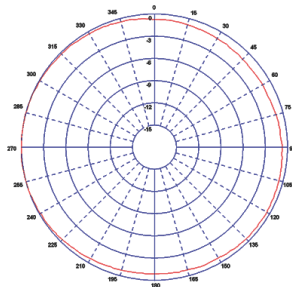

Technical Drawing

TETRA UHF

TETRA Portable 1/4 Wave Antenna

Typical VSWR*

*Handheld tuning mode mounted on radio

Typical H-Plane (405MHz)

Typical E-Plane (405MHz)

Part No.		
SFQ-MT8-TET		
Electrical Data		
Frequency Range (MHz)	380-430	
Operational Band	TET	
VSWR (Typical)	< 2: 1	
Gain: Isotropic (peak)	2dBi	
Impedance	50Ω	
Max Input Power (W)	25	
Mechanical Data		
Dimensions (mm)	Length	180 (7.1")
	Diameter	11 (0.43")
Operating Temp (°C)	-30° / +80°C (-22° / +176°F)	
Material	Polyamide moulding, PVC jacketed steel wire	
Colour Coding	Black	
Connector		
Type	MTP850	