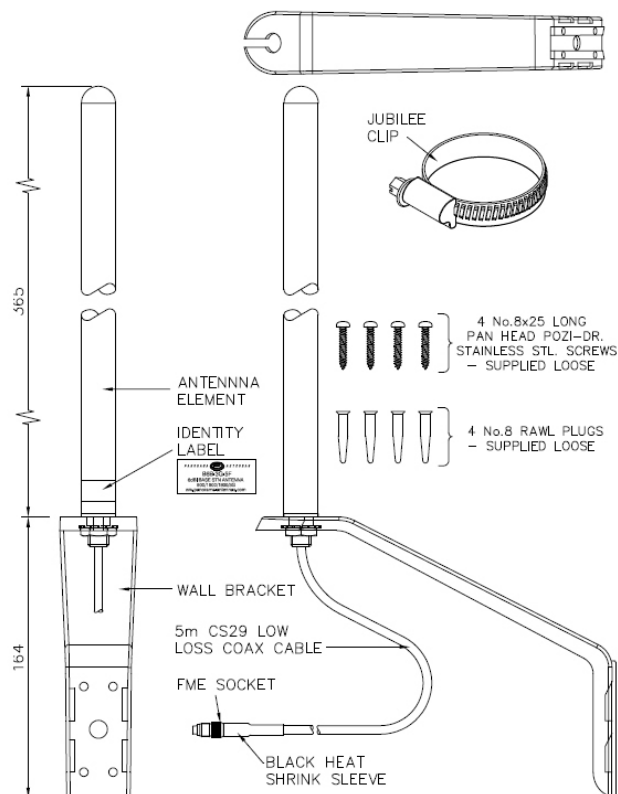

### Bracket Mount Antenna

- Improves Range
- Cost Effective Solution
- Easy Installation

The B6B range is designed for fixed site installation to boost the signal from mobile broadband devices or modems. Optimised for 2100MHz 3G networks the antenna features 4-6dBi peak gain across the 1800 / 1900 and 2100MHz bands but also offers fallback to 900MHz and 850MHz at 2dBi peak gain.

The omni-directional radiation pattern makes them simple to install because no networking software or analysis is required to find the optimum position.

The antenna is supplied with an offset bracket mounting and wall and mast mount hardware for ease of installation.

### Technical Drawing

\*B6B-3G-5F shown

Part No.		
	B6B-3G-5F	
	B6B-3G-5SP	
Electrical Data		
Frequency Range (MHz)	800-960 & 1710-2170	
Pre-Tuned Band	AMPS850, GSM900, GSM1800, PCS1900, AWS & 3G UMTS	
Gain: Isotropic	6dBi (1900-2170), 4dBi (1710-1880) & 2dBi (800-960)	
Compared to ¼ wave	4dB (1900-2170), 2dB (1710-1880) & 0dB (800-960)	
Polarisation	Vertical	
Pattern	Omni Directional	
Impedance	50Ω	
Max Input Power (W)	25	
Mechanical Data		
Dimensions (mm)	Height	365 (14.37")
	Diameter	20 (0.79")
Operating Temp (°C)	-40° / +80°C (-40 / +176°F)	
Material	ABS	
Colour	Grey	
Mounting Data		
Fixing	Plastic Bracket Mount	
Mounting Bracket Dimensions (mm)	Height	164 (6.45")
	Off-Set	180 (7.09")
Cable Data		
Type	CS29 Low Loss Coax	
Diameter (mm)	5 (0.20")	
Length (m)	5 (16')	
Termination	FME Socket	
	SMA plug	