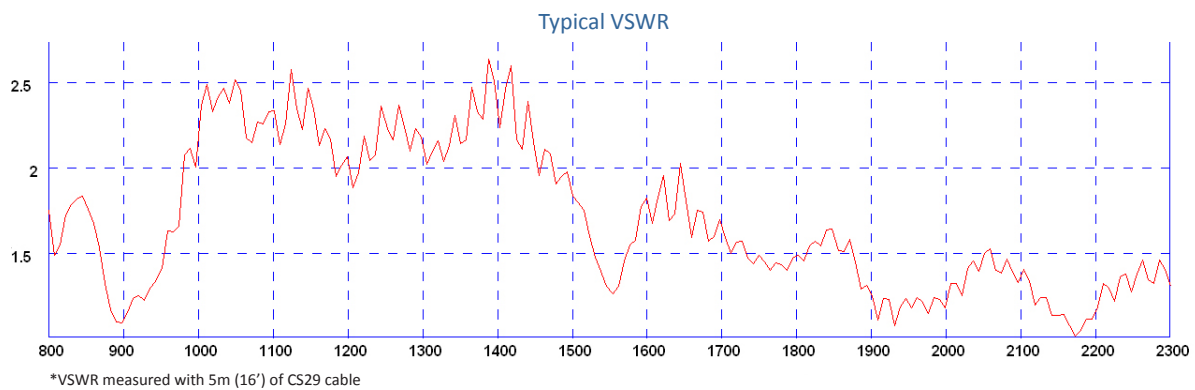

### Bracket Mount Antenna

- Improves Range
- Cost Effective Solution
- Easy Installation

The B6B range is designed for fixed site installation to boost the signal from mobile broadband devices or modems. Optimised for 2100MHz 3G networks the antenna features 4-6dBi peak gain across the 1800 / 1900 and 2100MHz bands but also offers fallback to 900MHz and 850MHz at 2dBi peak gain.

### Technical Drawing

\*B6B-3G-5F shown

Part No.		
	B6B-3G-5F	
	B6B-3G-5SP	
Electrical Data		
Frequency Range (MHz)	800-960 & 1710-2170	
Pre-Tuned Band	AMPS850, GSM900, GSM1800, PCS1900, AWS & 3G UMTS	
Gain: Isotropic	6dBi (1900-2170), 4dBi (1710-1880) & 2dBi (800-960)	
Compared to ¼ wave	4dB (1900-2170), 2dB (1710-1880) & 0dB (800-960)	
Polarisation	Vertical	
Pattern	Omni Directional	
Impedance	50Ω	
Max Input Power (W)	25	
Mechanical Data		
Dimensions (mm)	Height	365 (14.37")
	Diameter	20 (0.79")
Operating Temp (°C)	-40° / +80°C (-40 / +176°F)	
Material	ABS	
Colour	Grey	
Mounting Data		
Fixing	Plastic Bracket Mount	
Mounting Bracket Dimensions (mm)	Height	164 (6.45")
	Off-Set	180 (7.09")
Cable Data		
Type	CS29 Low Loss Coax	
Diameter (mm)	5 (0.20")	
Length (m)	5 (16')	
Termination	FME Socket	
	SMA plug	