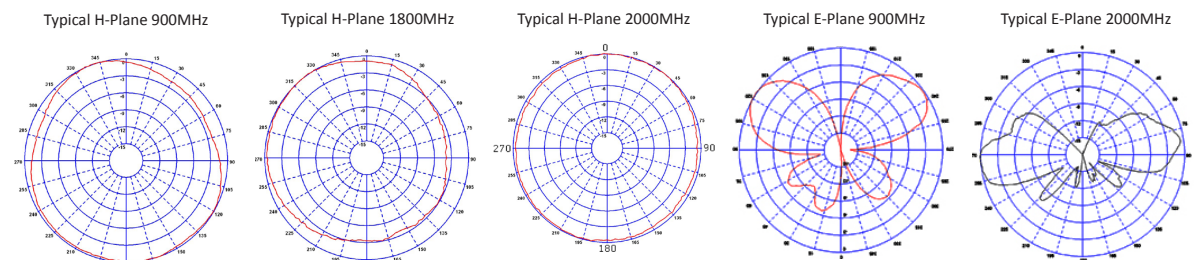

### Bracket Mount Antenna

- Improves Range
- Cost Effective Solution
- Easy Installation

The B6B range is designed for fixed site installation to boost the signal from mobile broadband devices or modems. Optimised for 2100MHz 3G networks the antenna features 4-6dBi peak gain across the 1800 / 1900 and 2100MHz bands but also offers fallback to 900MHz and 850MHz at 2dBi peak gain.

The omni-directional radiation pattern makes them simple to install because no networking software or analysis is required to find the optimum position.

The antenna is supplied with an offset bracket mounting and wall and mast mount hardware for ease of installation.

### Technical Drawing

\*B6B-3G-5F shown

Part No.		
	B6B-3G-5F	
	B6B-3G-5SP	
Electrical Data		
Frequency Range (MHz)	800-960 & 1710-2170	
Pre-Tuned Band	AMPS850, GSM900, GSM1800, PCS1900, AWS & 3G UMTS	
Gain: Isotropic	6dBi (1900-2170), 4dBi (1710-1880) & 2dBi (800-960)	
Compared to ¼ wave	4dB (1900-2170), 2dB (1710-1880) & 0dB (800-960)	
Polarisation	Vertical	
Pattern	Omni Directional	
Impedance	50Ω	
Max Input Power (W)	25	
Mechanical Data		
Dimensions (mm)	Height	365 (14.37")
	Diameter	20 (0.79")
Operating Temp (°C)	-40° / +80°C (-40 / +176°F)	
Material	ABS	
Colour	Grey	
Mounting Data		
Fixing	Plastic Bracket Mount	
Mounting Bracket Dimensions (mm)	Height	164 (6.45")
	Off-Set	180 (7.09")
Cable Data		
Type	CS29 Low Loss Coax	
Diameter (mm)	5 (0.20")	
Length (m)	5 (16')	
Termination	FME Socket	
	SMA plug	