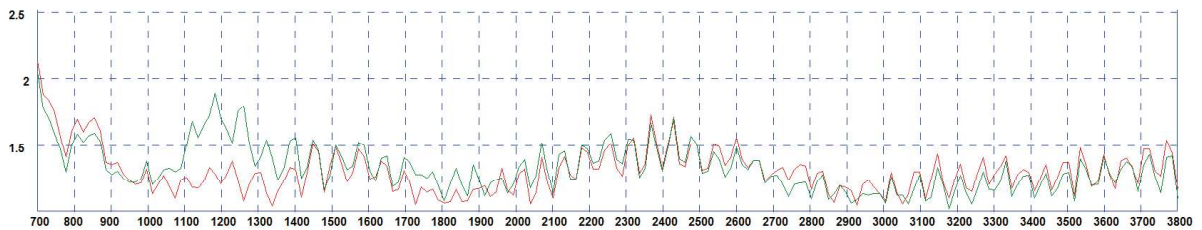

External Mount 4G/5G MiMo Antenna

WMMG-7-38

Electrical Data

Typical VSWR Elements 1 & 2 *

*VSWR Measured with 5m (16') of CS29 cable