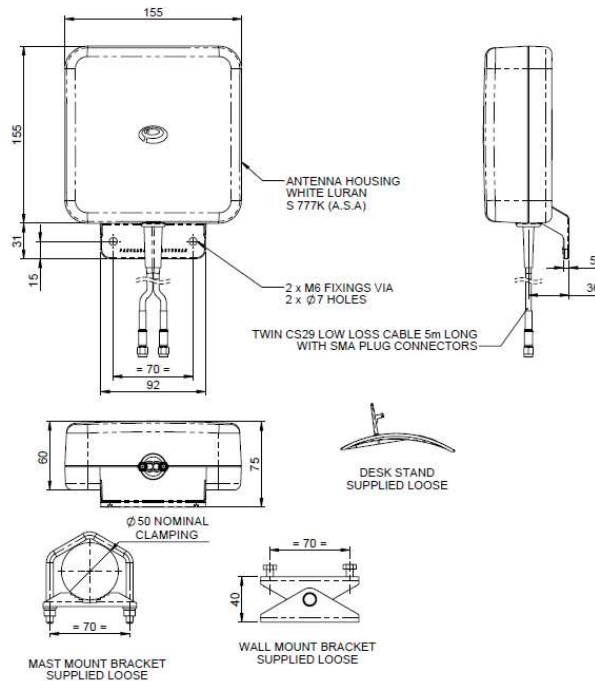

The rugged, weatherproof housing is designed for wall mounting. Wall and mast mount brackets are provided.

5 metres (16') of fitted low loss double shielded twin cable minimises exposed connector joints and simplifies cable management for easy installation.

Technical Drawing

WMMG-7-38-SSP Shown

External Mount 4G/5G MiMo Antenna

PANORAMA  ANTENNAS

WMMG-7-38

Product Data

Part No.	WMMG-7-38-5SP		WMMG-7-38-03NJ
Frequency Range	Element 1	698-960 / 1710-3800 MHz	
	Element 2	698-960 / 1710-3800 MHz	
Operational bands	3G/4G/5G		
VSWR (excluding cable)	< 2:1		<2.5:1
Peak Gain (excluding cable loss)	698-960 MHz	2dBi	
	1710-2170 MHz	5dBi	
	2200-3800MHz	4dBi	
Correlation Co-efficient (all bands)	< 0.2		
Typical Element Isolation	> 20dB		
Max Input Power	20 W		
Impedance	50Ω		
Mechanical Data			
Dimensions	Height	155mm (6.1")	
	Width	155mm (6.1")	
Operating Temp.	-30° / +80°C (-22° / 176°F)		
Material	ASA		
Colour	White		
Weight	1100g	353g	
Ingress Protection	IP65		
Mounting Data			
Fixing	Wall mount / Mast mount / Desk mount		
Mounting Bracket Material	Stainless steel / Aluminium		
Pole Diameter	20-50mm / (0.78 - 1.96")		
Cable Data			
Type	2 x CS29 Coax		
Diameter	5mm (0.2")		
Length	5m (16')	0.3m (1')	
Termination	2 x SMA (m)	2x N(f)	