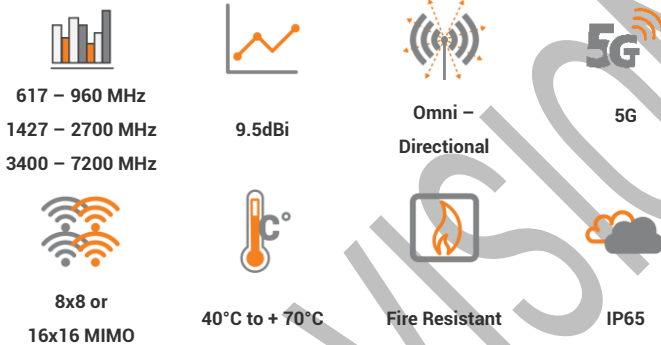

RIPPLE

617 – 7200 MHz | 9.5dBi

X-POLARISED, OMNI-DIRECTIONAL 5G/LTE MULTI MIMO ANTENNA ARRAY

- High performance, omni-directional antenna
- Up to 16x16 MIMO capability for improved capacity
- Covers latest 5G/LTE bands from 617 – 7200 MHz
- Accommodate routers up to 300 x 250 x 110 mm³
- UV and saltwater protected for marine conditions
- IP65 weather / dust resistant enclosure

Poynting Antennas introduces its all-new marine antenna enclosure range, the Ripple antenna enclosure, which adds to our current WaveHunter series. The Ripple antenna enclosure is designed to fit a variety of router and networking modules, transforming the antenna enclosure into a CPE (Customer Premises Equipment) device – just add your own LTE/5G routers. The Ripple enclosure can accommodate routers up to the size of 300 x 250 x 110 mm³, which can be mounted directly onto the base