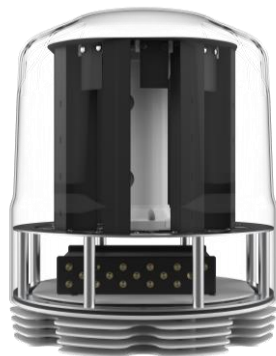

RIPPLE

617 – 7200 MHz | 9.5dBi

X-POLARISED, OMNI-DIRECTIONAL 5G/LTE MULTI MIMO ANTENNA ARRAY

- High performance, omni-directional antenna
- Up to 16x16 MIMO capability for improved capacity
- Covers latest 5G/LTE bands from 617 – 7200 MHz
- Accommodate routers up to 300 x 250 x 110 mm³
- UV and saltwater protected for marine conditions
- IP65 weather / dust resistant enclosure

Poynting Antennas introduces its all-new marine antenna enclosure range, the Ripple antenna enclosure, which adds to our current WaveHunter series. The Ripple antenna enclosure is designed to fit a variety of router and networking modules, transforming the antenna enclosure into a CPE (Customer Premises Equipment) device – just add your own LTE/5G routers. The Ripple enclosure can accommodate routers up to the size of 300 x 250 x 110 mm³, which can be mounted directly onto the base