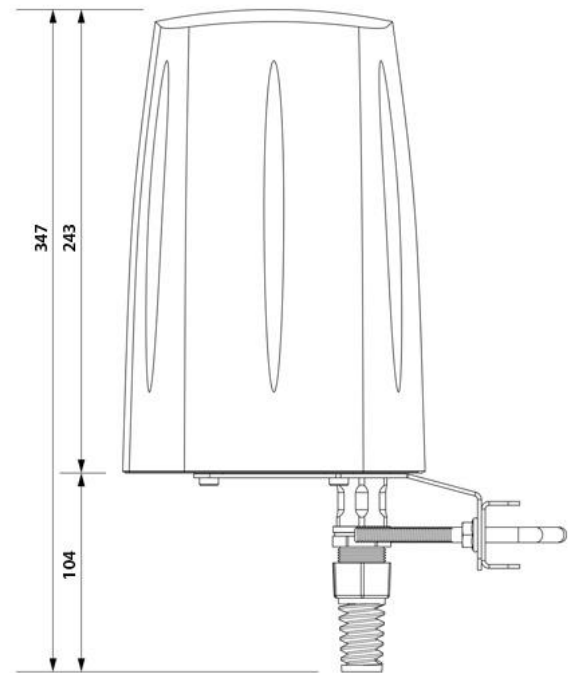

HEADQUARTER:

Wireless Instruments sp. z o.o.

ul. Kościuszki 27

52-116 Iwiny

POLAND

sales@quwireless.com

tel 1. +48 601 366 369

tel 2. +48 577 667 761

www.quwireless.com