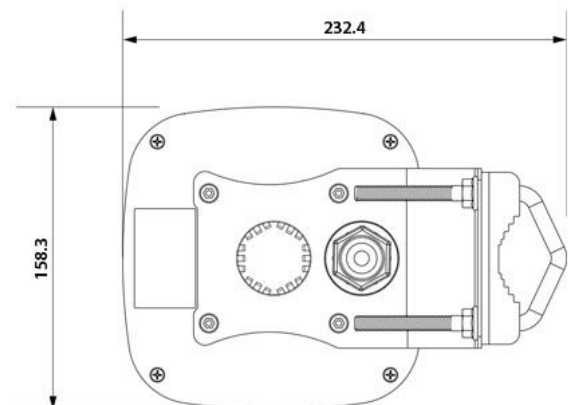

HEADQUARTER:

Wireless Instruments sp. z o.o.

ul. Kościuszki 27

52-116 Iwiny

POLAND

sales@quwireless.com

tel 1. +48 601 366 369

tel 2. +48 577 667 761

www.quwireless.com