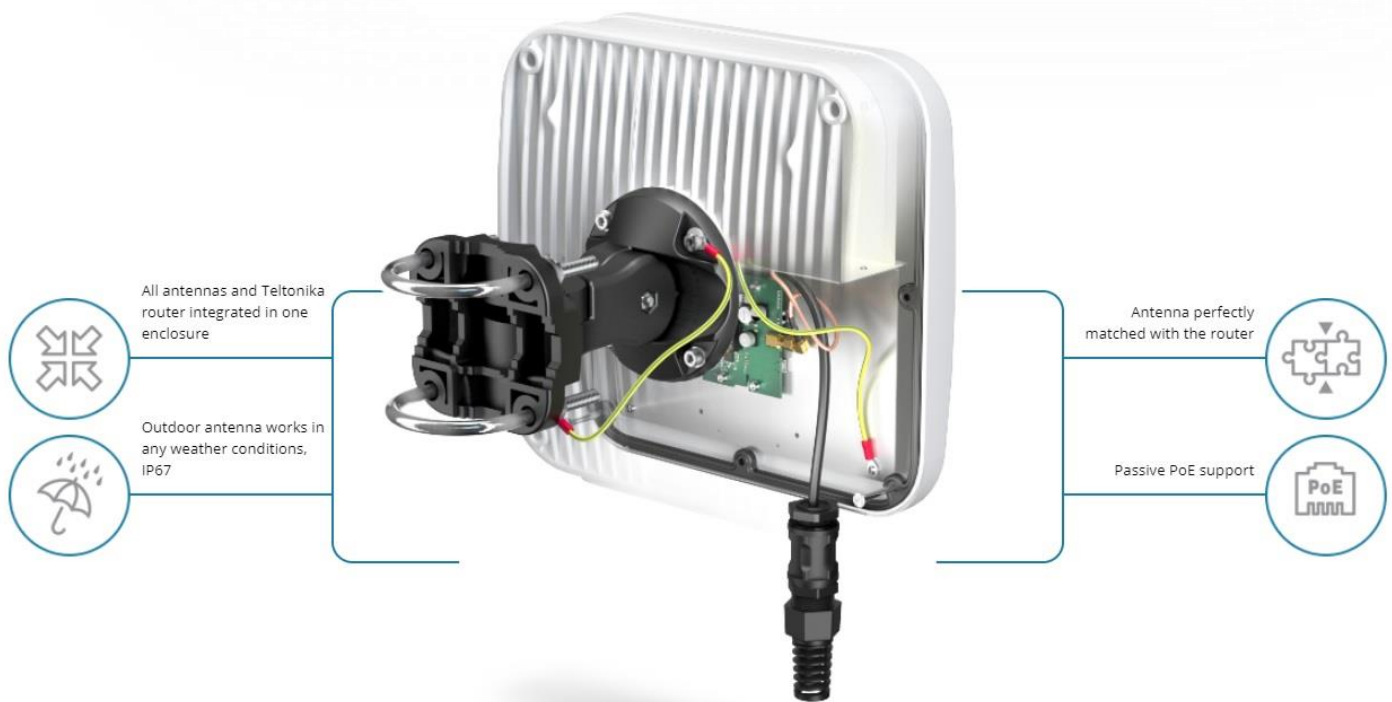

QuMax for TRB140

INTEGRATED OUTDOOR MULTI BAND HIGH POWER LTE DIRECTIONAL ANTENNA + PLACE TO INSTALL TELTONIKA TRB140 (ALL-IN-ONE)

QuMax offers the most powerful directional LTE antenna of all QuWireless antennas. It is dedicated to connections with long distance to base station. It is designed to have Teltonika TRB140 router installed inside IP67 enclosure. It is the first choice for fixed installations in industrial environment.

OUTDOOR

Use Teltonika router wherever you want

ANTENNA

Maximize your signal with QuWireless antennas

SOLUTION

Plug Teltonika router and you are good to go

LTE SPECIFICATION

FREQUENCY	0.694-0.96 GHz 1.7 - 2.2 GHz 2.2 - 2.7 GHz
GAIN	4 dBi 5 dBi 6 dBi
VSWR	<1.50, max <2.00 <1.30, max <1.60 <1.30, max <1.60
BEAMWIDTH	90°/90° +/- 30° 90°/90° +/- 30° 90°/90° +/- 30°
POLARIZATION	Vertical
IMPEDANCE	50 Ω

MECHANICAL SPECIFICATION

MATERIALS	ABS, aluminum, PTFE, Fiberglass
INGRESS PROTECTION	IP67
DIMENSIONS	272 x 276 x 96 mm 10.71 x 10.87 x 3.78 inch
WEIGHT	1.8 kg 3.97 lbs
OPERATING TEMPERATURE	From -40°C to 75°C From -40°F to 167°F

Small and quick to deploy industrial Ethernet to 4G LTE IoT gateway. Advanced VPN functionality, security and remote management capabilities makes TRB140 the best option for single device connectivity.