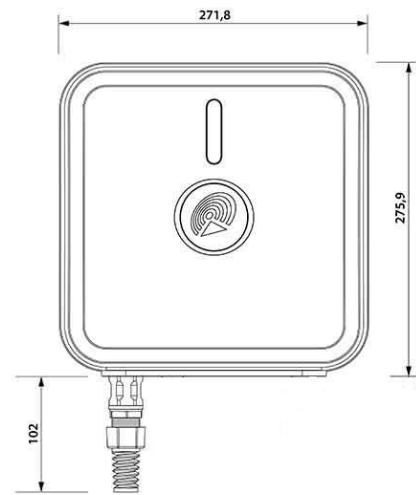

HEADQUARTER:

Wireless Instruments sp. z o.o.
ul. Kościuszki 27
52-116 Iwiny
POLAND
sales@quwireless.com
tel 1. +48 601 366 369
tel 2. +48 577 667 761
www.quwireless.com