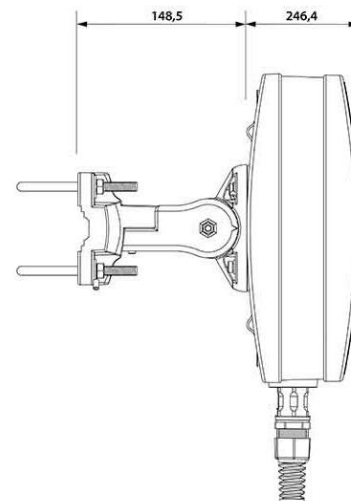

HEADQUARTER:

Wireless Instruments sp. z o.o.
ul. Kościuszki 27
52-116 Iwiny
POLAND
sales@quwireless.com
tel 1. +48 601 366 369
tel 2. +48 577 667 761
www.quwireless.com