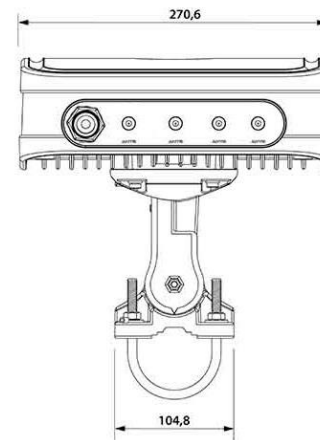

HEADQUARTER:

Wireless Instruments sp. z o.o.
ul. Kościuszki 27
52-116 Iwiny
POLAND
sales@quwireless.com
tel 1. +48 601 366 369
tel 2. +48 577 667 761
www.quwireless.com