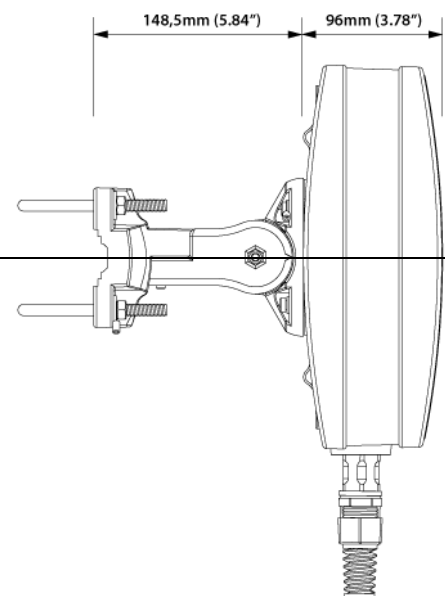

HEADQUARTER:

Wireless Instruments sp. z o.o.

ul. Kościuszki 27

52-116 Iwiny

POLAND

sales@quwireless.com

tel 1. +48 601 366 369

tel 2. +48 577 667 761

www.quwireless.com