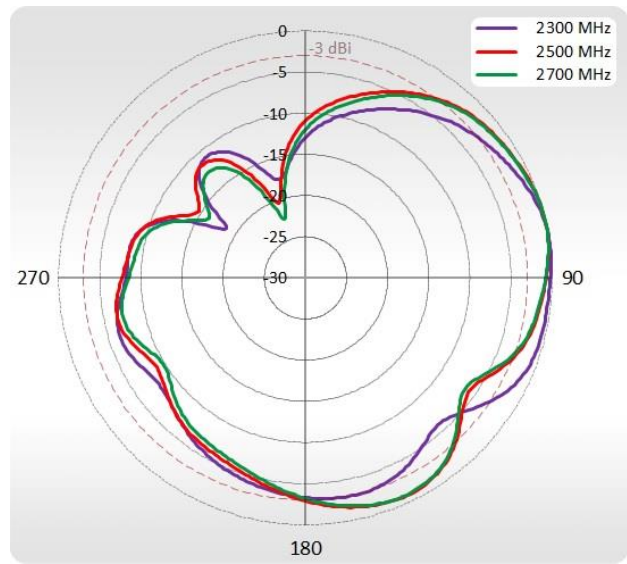

FREQUENCY	0.694-0.96 GHz 1.7 - 2.2 GHz 2.2 - 2.7 GHz
SUPPORTED LTE/5G BANDS	1, 2, 3, 4, 5, 6, 7, 8, 9, 10, 12, 13, 14, 17, 18, 19, 20, 23, 25, 26, 27, 28, 29, 30, 33, 34, 35, 36, 37, 38, 39, 40, 41, 44, 53, 59, 62, 65, 66, 67, 68, 69, 85, n80, n81, n82, n83, n84, n86, n89, n90, n95
GAIN	0.694 - 0.96 GHz : 4 dBi 1.7 - 2.2 GHz : 5 dBi 2.2 - 2.7 GHz : 6 dBi
Front-to-Back	>8 dB
VSWR	<1.30, max <1.80
BEAMWIDTH	90°/90° +/- 30°
POLARIZATION	Vertical
IMPEDANCE	50 Ω

WI-FI SPECIFICATION

FREQUENCY	2.40-2.50 GHz
GAIN	6 dBi
VSWR	<1.70, max <2.00
BEAMWIDTH	360°/25° +/- 5°
POLARIZATION	Vertical
IMPEDANCE	50 Ω

MECHANICAL SPECIFICATION

MATERIALS	ABS, aluminum, PTFE, Fiberglass
INGRESS PROTECTION	IP67
CONNECTOR TYPE	RJ45 + 2xNf + 2xNm in external omni wi-fi antenna
DIMENSIONS	272 x 276 x 96 mm 10.71 x 10.87 x 3.78 inch
WEIGHT	1.8 kg 3.97 lbs
OPERATING TEMPERATURE	From -40°C to 75°C From -40°F to 167°F

VSWR for Wi-Fi antenna

PLOTS

700-900 MHz Azimuth

700-900 MHz Elevation

1710-2170 MHz Azimuth

1710-2170 MHz Elevation

2300-2700 MHz Azimuth

2300-2700 MHz Elevation

Wi-Fi Azimuth

Wi-Fi Elevation

RUT360 is an updated version of our all-time best-seller RUT240. This compact industrial cellular router offers a possibility to connect to the internet using cellular, Wi-Fi, and wired networks.