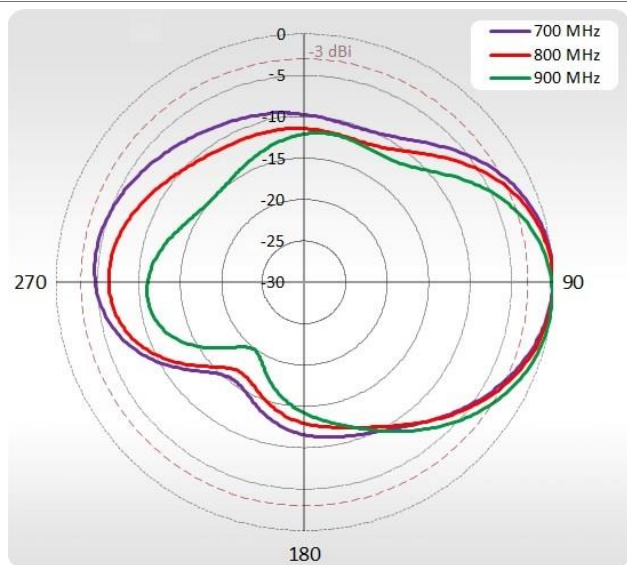

FREQUENCY	0.694-0.96 GHz 1.7 - 2.2 GHz 2.2 - 2.7 GHz
SUPPORTED LTE/5G BANDS	1, 2, 3, 4, 5, 6, 7, 8, 9, 10, 12, 13, 14, 17, 18, 19, 20, 23, 25, 26, 27, 28, 29, 30, 33, 34, 35, 36, 37, 38, 39, 40, 41, 44, 53, 59, 62, 65, 66, 67, 68, 69, 85, n80, n81, n82, n83, n84, n86, n89, n90, n95
GAIN	0.694 - 0.96 GHz : 4 dBi 1.7 - 2.2 GHz : 5 dBi 2.2 - 2.7 GHz : 6 dBi
Front-to-Back	>8 dB
VSWR	<1.30, max <1.80
BEAMWIDTH	90°/90° +/- 30°
POLARIZATION	Vertical
IMPEDANCE	50 Ω

WI-FI SPECIFICATION

FREQUENCY	2.40-2.50 GHz
GAIN	6 dBi
VSWR	<1.70, max <2.00
BEAMWIDTH	360°/25° +/- 5°
POLARIZATION	Vertical
IMPEDANCE	50 Ω

MECHANICAL SPECIFICATION

MATERIALS	ABS, aluminum, PTFE, Fiberglass
INGRESS PROTECTION	IP67
CONNECTOR TYPE	RJ45 + 2xNf + 2xNm in external omni wi-fi antenna
DIMENSIONS	272 x 276 x 96 mm 10.71 x 10.87 x 3.78 inch
WEIGHT	1.8 kg 3.97 lbs
OPERATING TEMPERATURE	From -40°C to 75°C From -40°F to 167°F

VSWR for Wi-Fi antenna

PLOTS

700-900 MHz Azimuth

700-900 MHz Elevation

1710-2170 MHz Azimuth

1710-2170 MHz Elevation

2300-2700 MHz Azimuth

2300-2700 MHz Elevation