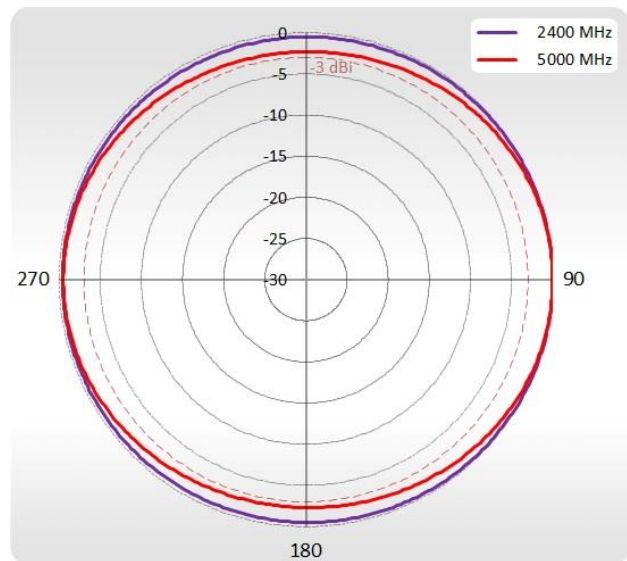

Wi-Fi Azimuth

Wi-Fi Elevation