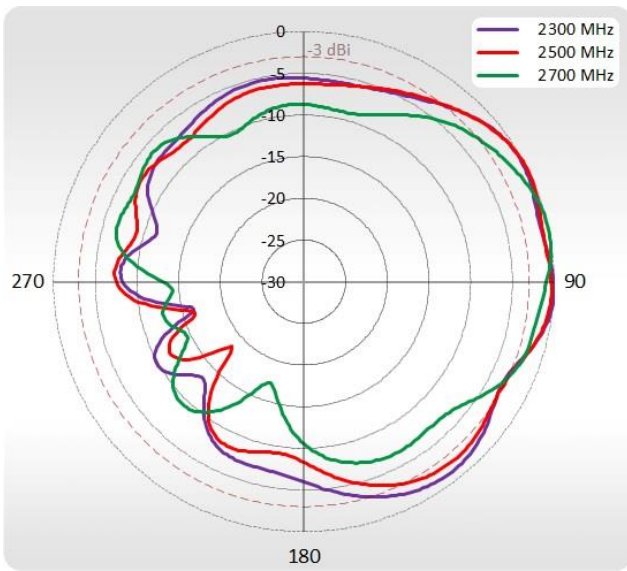

FREQUENCY	0.694-0.96 GHz 1.7 - 2.2 GHz 2.2 - 2.7 GHz
SUPPORTED LTE/5G BANDS	1, 2, 3, 4, 5, 6, 7, 8, 9, 10, 12, 13, 14, 17, 18, 19, 20, 23, 25, 26, 27, 28, 29, 30, 33, 34, 35, 36, 37, 38, 39, 40, 41, 44, 53, 59, 62, 65, 66, 67, 68, 69, 85, n80, n81, n82, n83, n84, n86, n89, n90, n95
GAIN	0.694 - 0.96 GHz : 4 dBi 1.7 - 2.2 GHz : 5 dBi 2.2 - 2.7 GHz : 6 dBi
Front-to-Back	>8 dB
VSWR	<1.30, max <1.80
BEAMWIDTH	90°/90° +/- 30°
POLARIZATION	Vertical
IMPEDANCE	50 Ω

WI-FI SPECIFICATION

FREQUENCY	2.40-2.50 GHz
GAIN	6 dBi
VSWR	<1.70, max <2.00
BEAMWIDTH	360°/25° +/- 5°
POLARIZATION	Vertical
IMPEDANCE	50 Ω

MECHANICAL SPECIFICATION

MATERIALS	ABS, aluminum, PTFE, Fiberglass
INGRESS PROTECTION	IP67
CONNECTOR TYPE	RJ45 + 2xNf + 2xNm in external omni wi-fi antenna
DIMENSIONS	272 x 276 x 96 mm 10.71 x 10.87 x 3.78 inch
WEIGHT	1.8 kg 3.97 lbs
OPERATING TEMPERATURE	From -40°C to 75°C From -40°F to 167°F

VSWR for Wi-Fi antenna

PLOTS

700-900 MHz Azimuth

700-900 MHz Elevation

1710-2170 MHz Azimuth

1710-2170 MHz Elevation

2300-2700 MHz Azimuth

2300-2700 MHz Elevation

Wi-Fi Azimuth

Wi-Fi Elevation

RUT360 is an updated version of our all-time best-seller RUT240. This compact industrial cellular router offers a possibility to connect to the internet using cellular, Wi-Fi, and wired networks.