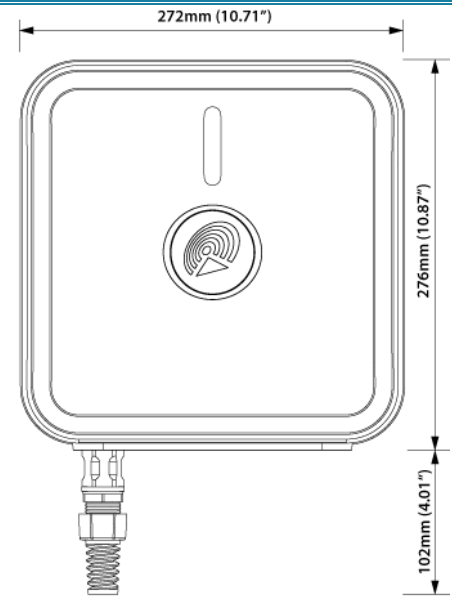

HEADQUARTER:

Wireless Instruments sp. z o.o.

ul. Kościuszki 27

52-116 Iwiny

POLAND

sales@quwireless.com

tel 1. +48 601 366 369

tel 2. +48 577 667 761

www.quwireless.com