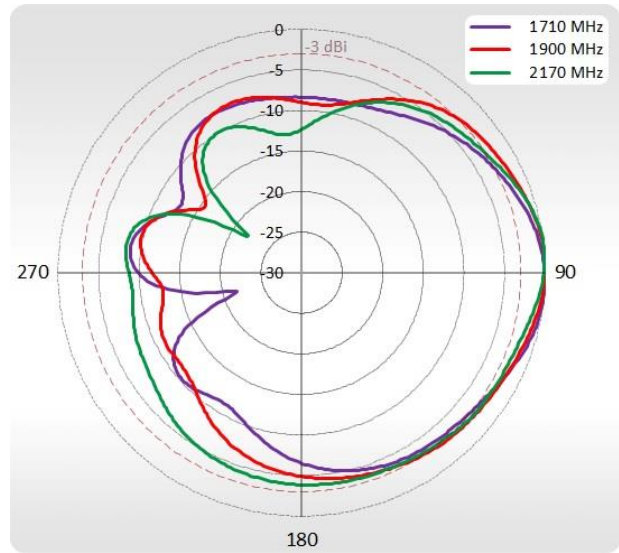

FREQUENCY	0.694-0.96 GHz 1.7 - 2.2 GHz 2.2 - 2.7 GHz
SUPPORTED LTE/5G BANDS	1, 2, 3, 4, 5, 6, 7, 8, 9, 10, 12, 13, 14, 17, 18, 19, 20, 23, 25, 26, 27, 28, 29, 30, 33, 34, 35, 36, 37, 38, 39, 40, 41, 44, 53, 59, 62, 65, 66, 67, 68, 69, 85, n80, n81, n82, n83, n84, n86, n89, n90, n95
GAIN	0.694 - 0.96 GHz : 4 dBi 1.7 - 2.2 GHz : 5 dBi 2.2 - 2.7 GHz : 6 dBi
Front-to-Back	>8 dB
VSWR	<1.30, max <1.80
BEAMWIDTH	90°/90° +/- 30°
POLARIZATION	Vertical
IMPEDANCE	50 Ω

WI-FI SPECIFICATION

FREQUENCY	2.40-2.50 GHz
GAIN	6 dBi
VSWR	<1.70, max <2.00
BEAMWIDTH	360°/25° +/- 5°
POLARIZATION	Vertical
IMPEDANCE	50 Ω

MECHANICAL SPECIFICATION

MATERIALS	ABS, aluminum, PTFE, Fiberglass
INGRESS PROTECTION	IP67
CONNECTOR TYPE	RJ45 + 2xNf + 2xNm in external omni wi-fi antenna
DIMENSIONS	272 x 276 x 96 mm 10.71 x 10.87 x 3.78 inch
WEIGHT	1.8 kg 3.97 lbs
OPERATING TEMPERATURE	From -40°C to 75°C From -40°F to 167°F

VSWR for Wi-Fi antenna

PLOTS

700-900 MHz Azimuth

700-900 MHz Elevation

1710-2170 MHz Azimuth

1710-2170 MHz Elevation

2300-2700 MHz Azimuth

2300-2700 MHz Elevation

Wi-Fi Azimuth

Wi-Fi Elevation

RUT360 is an updated version of our all-time best-seller RUT240. This compact industrial cellular router offers a possibility to connect to the internet using cellular, Wi-Fi, and wired networks.