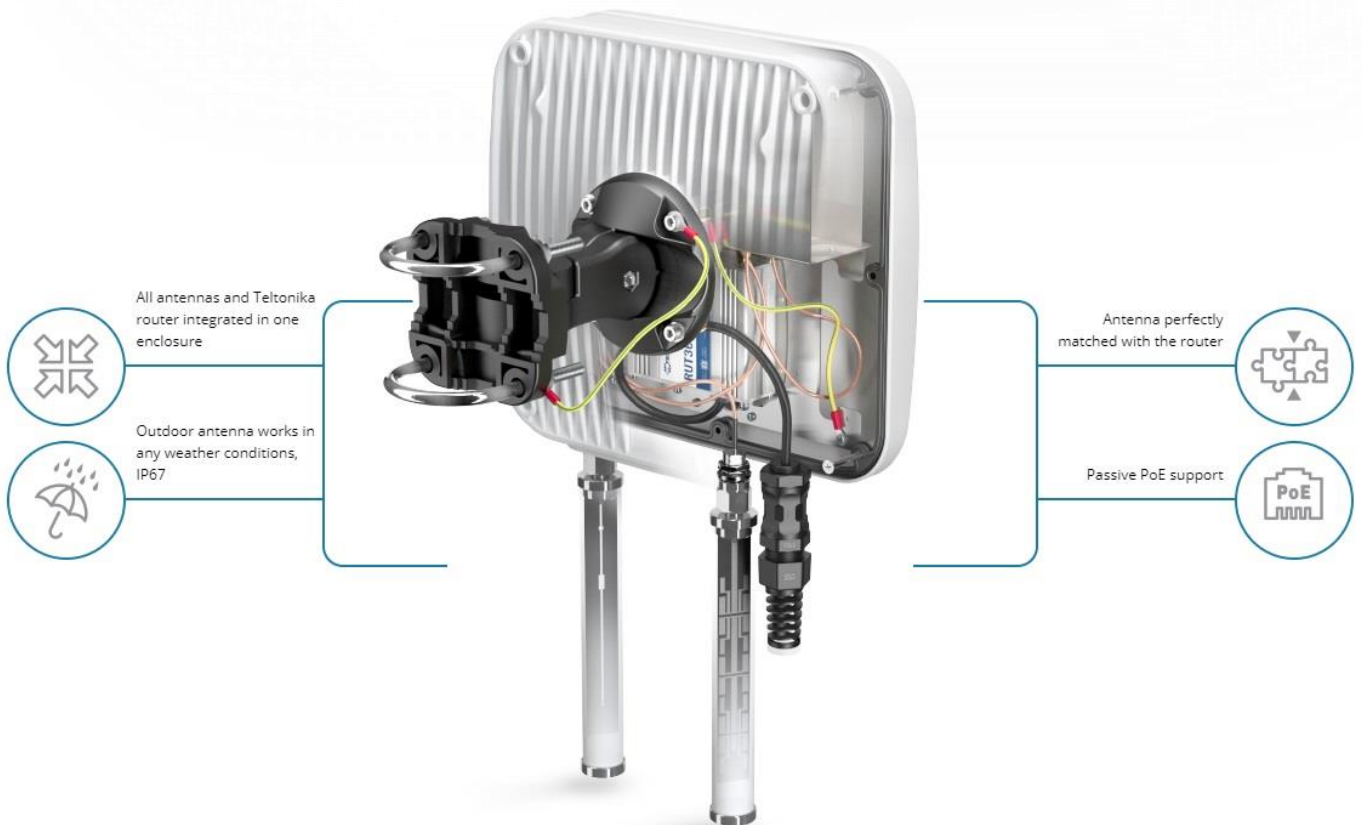

QuMax for RUT360

P/N: A360M

Integrated outdoor multi band high power LTE directional antenna + outdoor Wi-Fi omni antenna + place to install Teltonika RUT360 (All-in-one)

QuMAX offers the most powerful directional LTE antenna of all QuWireless antennas. It is dedicated to connections with long distance to base station. It is designed to have Teltonika RUT360 router installed inside IP67 enclosure. It is the first choice for fixed installations in industrial environment. It has embedded also outdoor Wi-Fi omni antennas.

WI-FI SPECIFICATION

FREQUENCY	2.40-2.50 GHz
GAIN	6 dBi
VSWR	<1.70, max <2.00
BEAMWIDTH	360°/25° +/- 5°
POLARIZATION	Vertical
IMPEDANCE	50 Ω

MECHANICAL SPECIFICATION

MATERIALS	ABS, aluminum, PTFE, Fiberglass
INGRESS PROTECTION	IP67
CONNECTOR TYPE	RJ45 + 2xNf + 2xNm in external omni wi-fi antenna
DIMENSIONS	272 x 276 x 96 mm 10.71 x 10.87 x 3.78 inch
WEIGHT	1.8 kg 3.97 lbs
OPERATING TEMPERATURE	From -40°C to 75°C From -40°F to 167°F

Wi-Fi Azimuth

Wi-Fi Elevation

RUT360 is an updated version of our all-time best-seller RUT240. This compact industrial cellular router offers a possibility to connect to the internet using cellular, Wi-Fi, and wired networks.