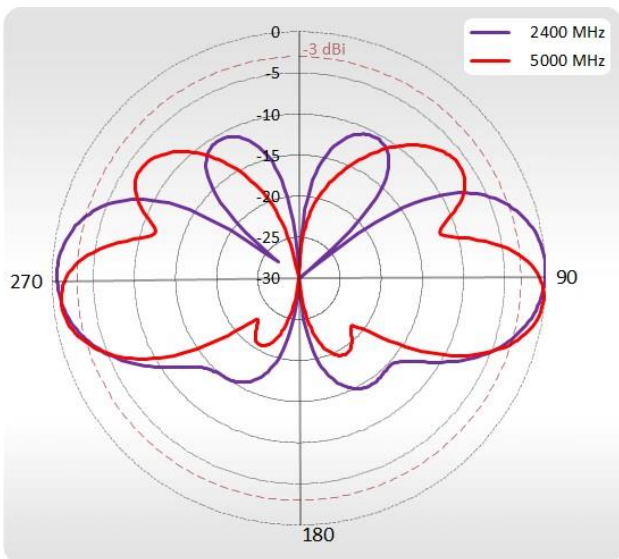

FREQUENCY	0.694-0.96 GHz 1.7 - 2.2 GHz 2.2 - 2.7 GHz
SUPPORTED LTE/5G BANDS	1, 2, 3, 4, 5, 6, 7, 8, 9, 10, 12, 13, 14, 17, 18, 19, 20, 23, 25, 26, 27, 28, 29, 30, 33, 34, 35, 36, 37, 38, 39, 40, 41, 44, 53, 59, 62, 65, 66, 67, 68, 69, 85, n80, n81, n82, n83, n84, n86, n89, n90, n95
GAIN	0.694 - 0.96 GHz : 4 dBi 1.7 - 2.2 GHz : 5 dBi 2.2 - 2.7 GHz : 6 dBi
Front-to-Back	>8 dB
VSWR	<1.30, max <1.80
BEAMWIDTH	90°/90° +/- 30°
POLARIZATION	Vertical
IMPEDANCE	50 Ω

WI-FI SPECIFICATION

FREQUENCY	2.40-2.50 GHz
GAIN	6 dBi
VSWR	<1.70, max <2.00
BEAMWIDTH	360°/25° +/- 5°
POLARIZATION	Vertical
IMPEDANCE	50 Ω

MECHANICAL SPECIFICATION

MATERIALS	ABS, aluminum, PTFE, Fiberglass
INGRESS PROTECTION	IP67
CONNECTOR TYPE	RJ45 + 2xNf + 2xNm in external omni wi-fi antenna
DIMENSIONS	272 x 276 x 96 mm 10.71 x 10.87 x 3.78 inch
WEIGHT	1.8 kg 3.97 lbs
OPERATING TEMPERATURE	From -40°C to 75°C From -40°F to 167°F

VSWR for Wi-Fi antenna

PLOTS

700-900 MHz Azimuth

700-900 MHz Elevation

1710-2170 MHz Azimuth

1710-2170 MHz Elevation

2300-2700 MHz Azimuth

2300-2700 MHz Elevation

Wi-Fi Azimuth

Wi-Fi Elevation

RUT360 is an updated version of our all-time best-seller RUT240. This compact industrial cellular router offers a possibility to connect to the internet using cellular, Wi-Fi, and wired networks.