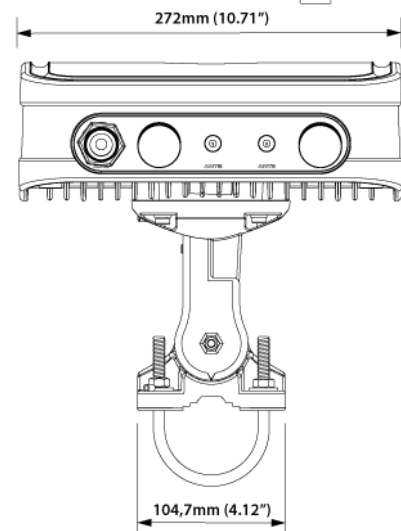

HEADQUARTER:

Wireless Instruments sp. z o.o.

ul. Kościuszki 27

52-116 Iwiny

POLAND

sales@quwireless.com

tel 1. +48 601 366 369

tel 2. +48 577 667 761

www.quwireless.com