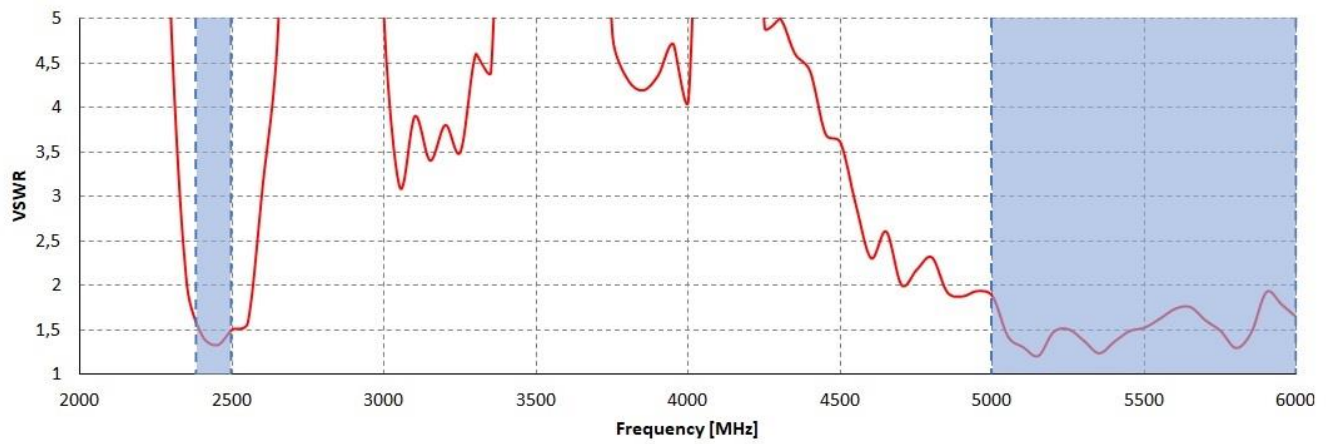

FREQUENCY	0.694-0.96 GHz 1.7 - 2.2 GHz 2.2 - 2.7 GHz
SUPPORTED LTE/5G BANDS	1, 2, 3, 4, 5, 6, 7, 8, 9, 10, 12, 13, 14, 17, 18, 19, 20, 23, 25, 26, 27, 28, 29, 30, 33, 34, 35, 36, 37, 38, 39, 40, 41, 44, 53, 59, 62, 65, 66, 67, 68, 69, 85, n80, n81, n82, n83, n84, n86, n89, n90, n95
GAIN	0.694 - 0.96 GHz : 4 dBi 1.7 - 2.2 GHz : 5 dBi 2.2 - 2.7 GHz : 6 dBi
Front-to-Back	>8 dB
VSWR	<1.30, max <1.80
BEAMWIDTH	90°/90° +/- 30°
POLARIZATION	Vertical
IMPEDANCE	50 Ω

WI-FI SPECIFICATION

FREQUENCY	2.40-2.50 GHz
GAIN	6 dBi
VSWR	<1.70, max <2.00
BEAMWIDTH	360°/25° +/- 5°
POLARIZATION	Vertical
IMPEDANCE	50 Ω

MECHANICAL SPECIFICATION

MATERIALS	ABS, aluminum, PTFE, Fiberglass
INGRESS PROTECTION	IP67
CONNECTOR TYPE	RJ45 + 2xNf + 2xNm in external omni wi-fi antenna
DIMENSIONS	272 x 276 x 96 mm 10.71 x 10.87 x 3.78 inch
WEIGHT	1.8 kg 3.97 lbs
OPERATING TEMPERATURE	From -40°C to 75°C From -40°F to 167°F

VSWR for Wi-Fi antenna

PLOTS

700-900 MHz Azimuth

700-900 MHz Elevation

1710-2170 MHz Azimuth

1710-2170 MHz Elevation

2300-2700 MHz Azimuth

2300-2700 MHz Elevation