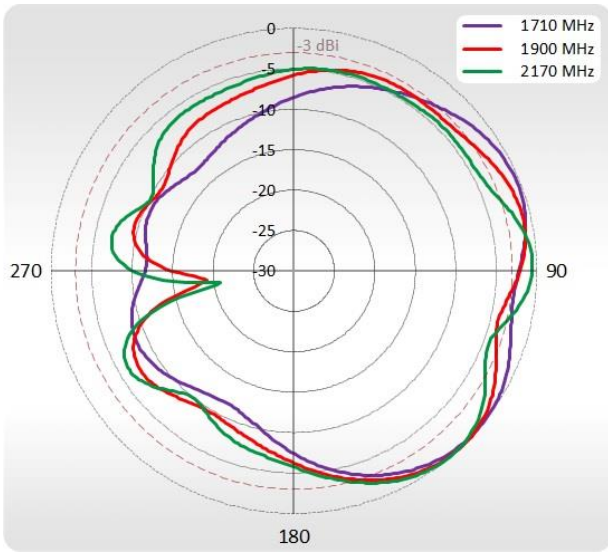

FREQUENCY	0.694-0.96 GHz 1.7 - 2.2 GHz 2.2 - 2.7 GHz
SUPPORTED LTE/5G BANDS	1, 2, 3, 4, 5, 6, 7, 8, 9, 10, 12, 13, 14, 17, 18, 19, 20, 23, 25, 26, 27, 28, 29, 30, 33, 34, 35, 36, 37, 38, 39, 40, 41, 44, 53, 59, 62, 65, 66, 67, 68, 69, 85, n80, n81, n82, n83, n84, n86, n89, n90, n95
GAIN	0.694 - 0.96 GHz : 4 dBi 1.7 - 2.2 GHz : 5 dBi 2.2 - 2.7 GHz : 6 dBi
Front-to-Back	>8 dB
VSWR	<1.30, max <1.80
BEAMWIDTH	90°/90° +/- 30°
POLARIZATION	Vertical
IMPEDANCE	50 Ω

WI-FI SPECIFICATION

FREQUENCY	2.40-2.50 GHz
GAIN	6 dBi
VSWR	<1.70, max <2.00
BEAMWIDTH	360°/25° +/- 5°
POLARIZATION	Vertical
IMPEDANCE	50 Ω

MECHANICAL SPECIFICATION

MATERIALS	ABS, aluminum, PTFE, Fiberglass
INGRESS PROTECTION	IP67
CONNECTOR TYPE	RJ45 + 2xNf + 2xNm in external omni wi-fi antenna
DIMENSIONS	272 x 276 x 96 mm 10.71 x 10.87 x 3.78 inch
WEIGHT	1.8 kg 3.97 lbs
OPERATING TEMPERATURE	From -40°C to 75°C From -40°F to 167°F

VSWR for Wi-Fi antenna

PLOTS

700-900 MHz Azimuth

700-900 MHz Elevation

1710-2170 MHz Azimuth

1710-2170 MHz Elevation

2300-2700 MHz Azimuth

2300-2700 MHz Elevation

Wi-Fi Azimuth

Wi-Fi Elevation

RUT360 is an updated version of our all-time best-seller RUT240. This compact industrial cellular router offers a possibility to connect to the internet using cellular, Wi-Fi, and wired networks.