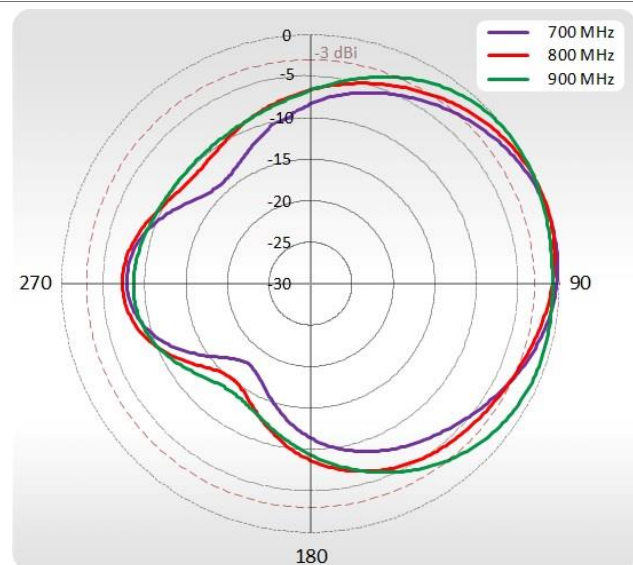

FREQUENCY	0.694-0.96 GHz 1.7 - 2.2 GHz 2.2 - 2.7 GHz
SUPPORTED LTE/5G BANDS	1, 2, 3, 4, 5, 6, 7, 8, 9, 10, 12, 13, 14, 17, 18, 19, 20, 23, 25, 26, 27, 28, 29, 30, 33, 34, 35, 36, 37, 38, 39, 40, 41, 44, 53, 59, 62, 65, 66, 67, 68, 69, 85, n80, n81, n82, n83, n84, n86, n89, n90, n95
GAIN	0.694 - 0.96 GHz : 4 dBi 1.7 - 2.2 GHz : 5 dBi 2.2 - 2.7 GHz : 6 dBi
Front-to-Back	>8 dB
VSWR	<1.30, max <1.80
BEAMWIDTH	90°/90° +/- 30°
POLARIZATION	Vertical
IMPEDANCE	50 Ω

WI-FI SPECIFICATION

FREQUENCY	2.40-2.50 GHz
GAIN	6 dBi
VSWR	<1.70, max <2.00
BEAMWIDTH	360°/25° +/- 5°
POLARIZATION	Vertical
IMPEDANCE	50 Ω

MECHANICAL SPECIFICATION

MATERIALS	ABS, aluminum, PTFE, Fiberglass
INGRESS PROTECTION	IP67
CONNECTOR TYPE	RJ45 + 2xNf + 2xNm in external omni wi-fi antenna
DIMENSIONS	272 x 276 x 96 mm 10.71 x 10.87 x 3.78 inch
WEIGHT	1.8 kg 3.97 lbs
OPERATING TEMPERATURE	From -40°C to 75°C From -40°F to 167°F

VSWR for Wi-Fi antenna

PLOTS

700-900 MHz Azimuth

700-900 MHz Elevation

1710-2170 MHz Azimuth

1710-2170 MHz Elevation

2300-2700 MHz Azimuth

2300-2700 MHz Elevation

Wi-Fi Azimuth

Wi-Fi Elevation

RUT360 is an updated version of our all-time best-seller RUT240. This compact industrial cellular router offers a possibility to connect to the internet using cellular, Wi-Fi, and wired networks.