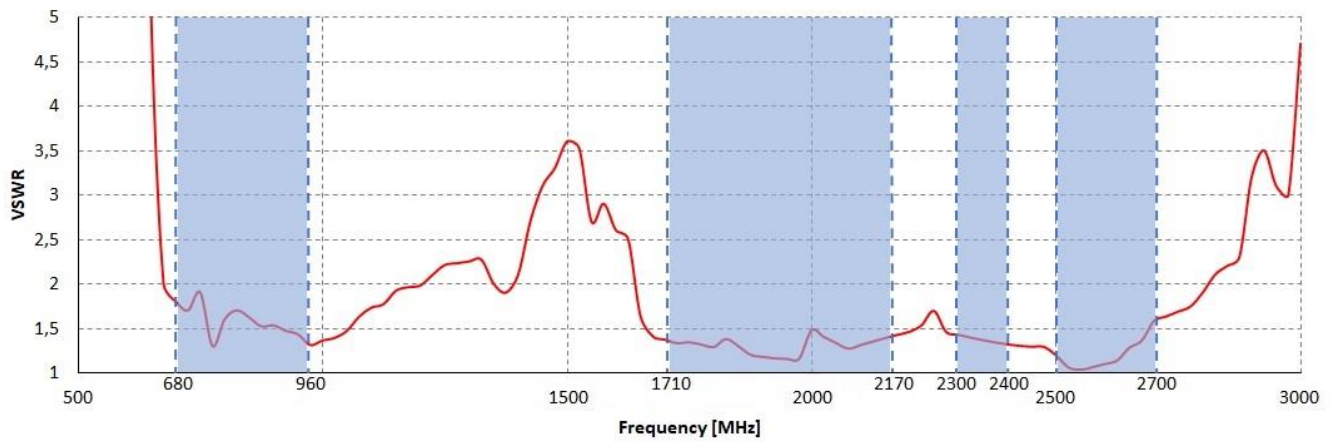

FREQUENCY	0.694-0.96 GHz 1.7 - 2.2 GHz 2.2 - 2.7 GHz
SUPPORTED LTE/5G BANDS	1, 2, 3, 4, 5, 6, 7, 8, 9, 10, 12, 13, 14, 17, 18, 19, 20, 23, 25, 26, 27, 28, 29, 30, 33, 34, 35, 36, 37, 38, 39, 40, 41, 44, 53, 59, 62, 65, 66, 67, 68, 69, 85, n80, n81, n82, n83, n84, n86, n89, n90, n95
GAIN	0.694 - 0.96 GHz : 4 dBi 1.7 - 2.2 GHz : 5 dBi 2.2 - 2.7 GHz : 6 dBi
Front-to-Back	>8 dB
VSWR	<1.30, max <1.80
BEAMWIDTH	90°/90° +/- 30°
POLARIZATION	Vertical
IMPEDANCE	50 Ω

WI-FI SPECIFICATION

FREQUENCY	2.40-2.50 GHz
GAIN	6 dBi
VSWR	<1.70, max <2.00
BEAMWIDTH	360°/25° +/- 5°
POLARIZATION	Vertical
IMPEDANCE	50 Ω

MECHANICAL SPECIFICATION

MATERIALS	ABS, aluminum, PTFE, Fiberglass
INGRESS PROTECTION	IP67
CONNECTOR TYPE	RJ45 + 2xNf + 2xNm in external omni wi-fi antenna
DIMENSIONS	272 x 276 x 96 mm 10.71 x 10.87 x 3.78 inch
WEIGHT	1.8 kg 3.97 lbs
OPERATING TEMPERATURE	From -40°C to 75°C From -40°F to 167°F

VSWR for Wi-Fi antenna

PLOTS

700-900 MHz Azimuth

700-900 MHz Elevation

1710-2170 MHz Azimuth

1710-2170 MHz Elevation

2300-2700 MHz Azimuth

2300-2700 MHz Elevation