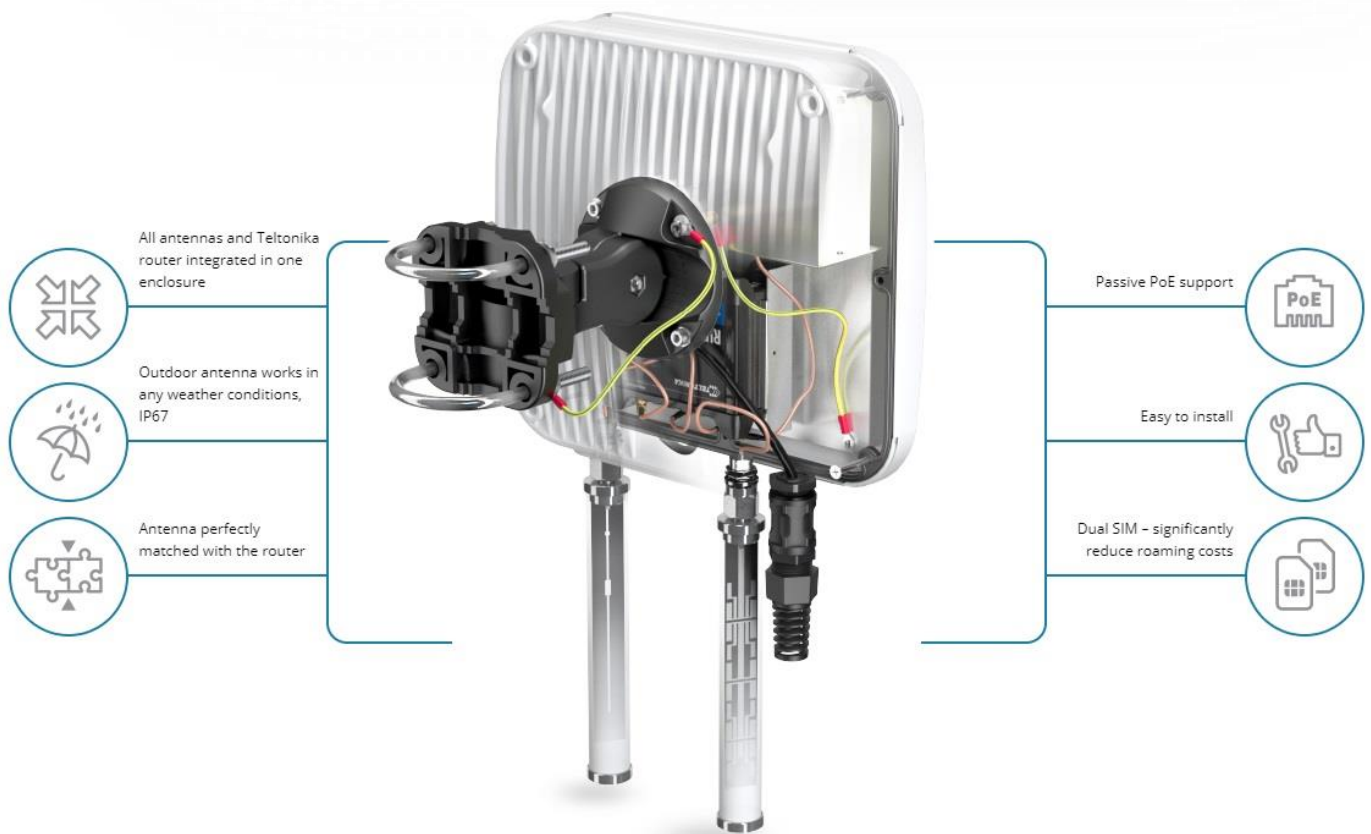

QuMax for RUT900/950

INTEGRATED OUTDOOR MULTI BAND HIGH POWER LTE DIRECTIONAL ANTENNA + OUTDOOR WI-FI OMNI ANTENNA + PLACE TO INSTALL TELTONIKA RUT950 OR 900 (ALL-IN-ONE)

QuMAX offers the most powerful directional LTE antenna of all QuWireless antennas. It is dedicated to connections with long distance to base station. It is designed to have Teltonika RUT950 or RUT900 router installed inside IP67 enclosure. It is the first choice for fixed installations in industrial environment. It has embedded also outdoor Wi-Fi omni antennas.

OUTDOOR

Use Teltonika router wherever you want

ANTENNA

Maximize your signal with QuWireless antennas

SOLUTION

Plug Teltonika router and you are good to go

LTE SPECIFICATION

FREQUENCY	0.694-0.96 GHz 1.7 - 2.2 GHz 2.2 - 2.7 GHz
GAIN	4 dBi 5 dBi 6 dBi
VSWR	<1.50, max <2.00 <1.30, max <1.60 <1.30, max <1.60
BEAMWIDTH	90°/90° +/- 30° 90°/90° +/- 30° 90°/90° +/- 30°
POLARIZATION	Vertical
IMPEDANCE	50 Ω

MATERIALS	ABS, aluminum, PTFE, Fiberglass
INGRESS PROTECTION	IP67
DIMENSIONS	272 x 276 x 96 mm 10.71 x 10.87 x 3.78 inch
WEIGHT	1.8 kg 3.97 lbs
OPERATING TEMPERATURE	From -40°C to 75°C From -40°F to 167°F