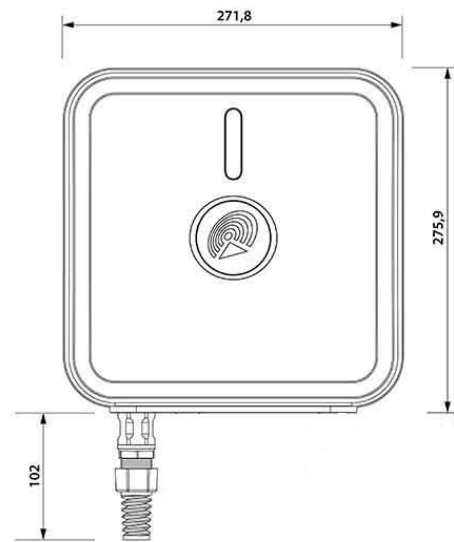

HEADQUARTER:

Wireless Instruments sp. z o.o.

ul. Kościuszki 27

52-116 Iwiny

POLAND

sales@quwireless.com

tel 1. +48 601 366 369

tel 2. +48 577 667 761

www.quwireless.com