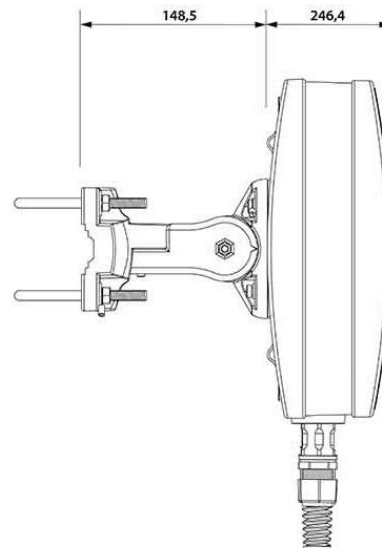

HEADQUARTER:

Wireless Instruments sp. z o.o.

ul. Kościuszki 27

52-116 Iwiny

POLAND

sales@quwireless.com

tel 1. +48 601 366 369

tel 2. +48 577 667 761

www.quwireless.com