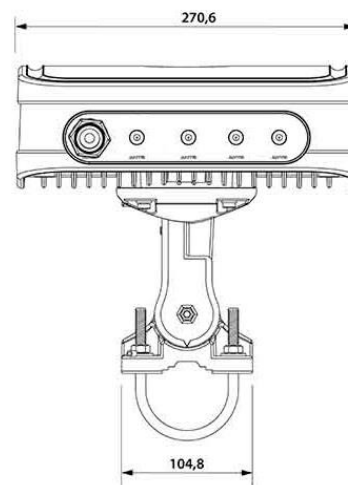

HEADQUARTER:

Wireless Instruments sp. z o.o.

ul. Kościuszki 27

52-116 Iwiny

POLAND

sales@quwireless.com

tel 1. +48 601 366 369

tel 2. +48 577 667 761

www.quwireless.com